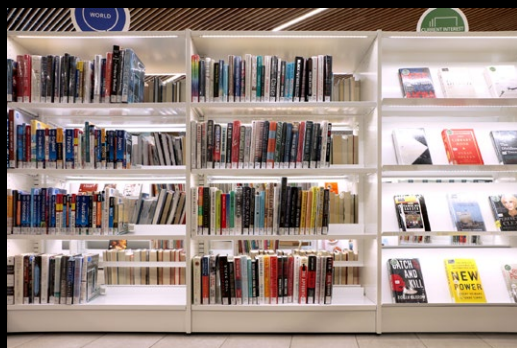

# RLS

REVELATION LIGHTING SYSTEM

**Shelf lighting designed for modern libraries**