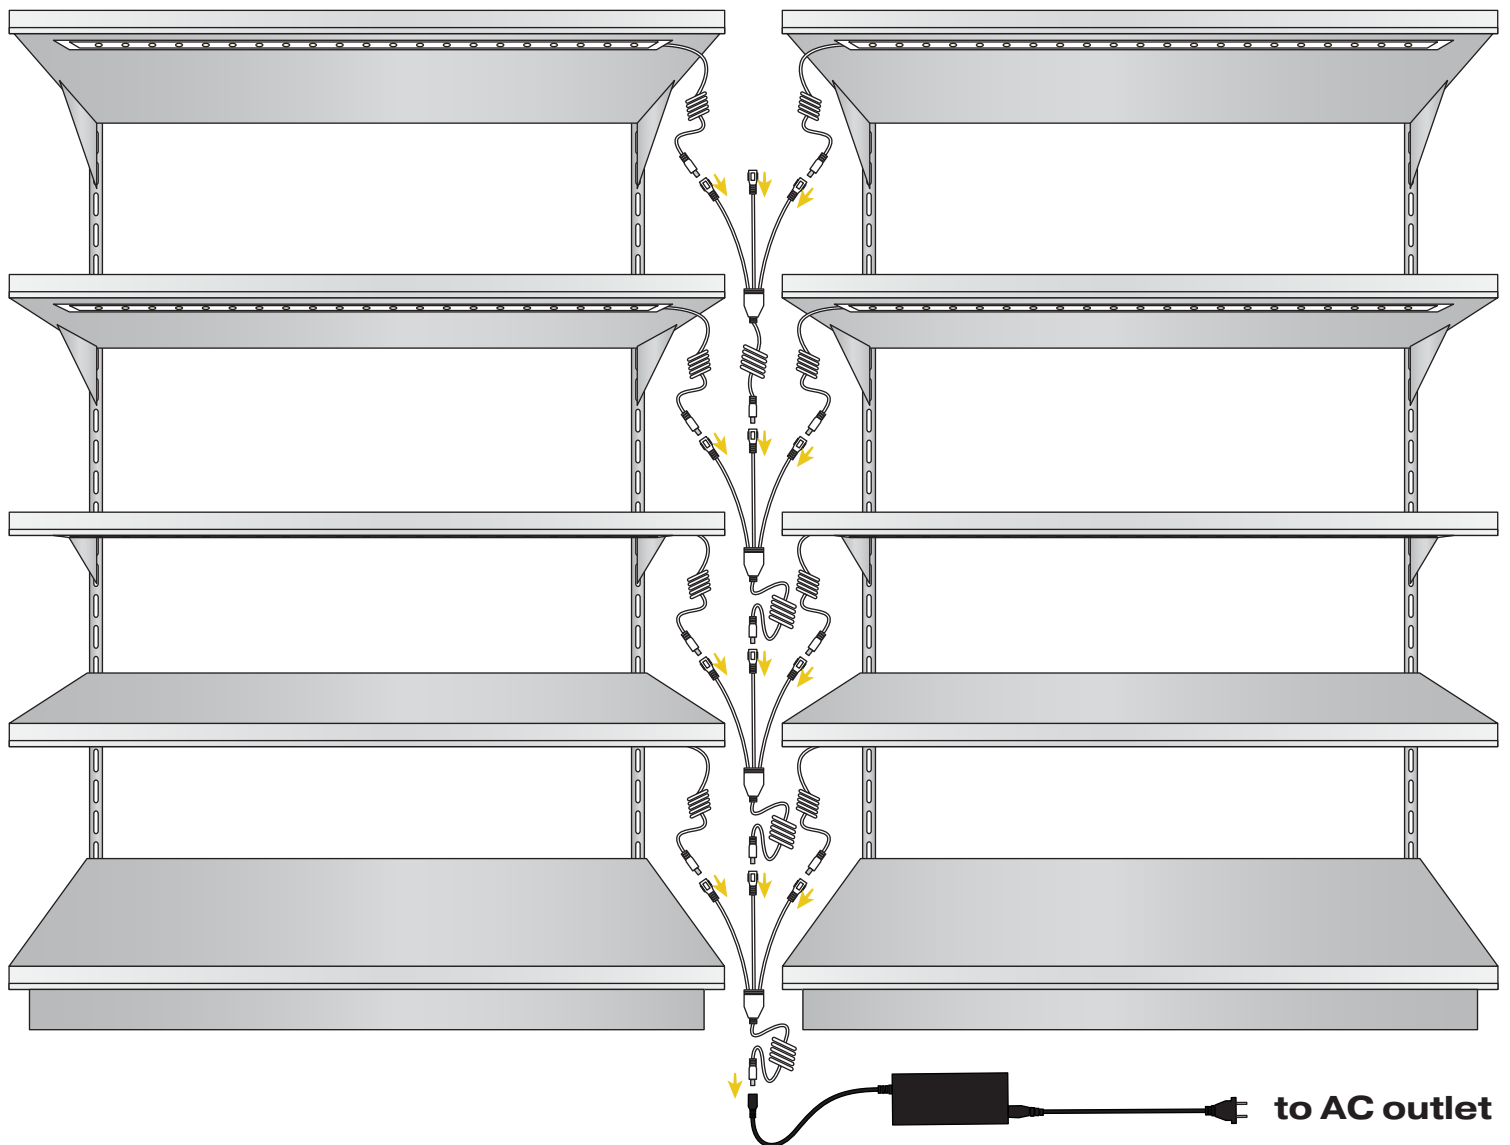

### Typical Install:

- Simple plug-and-play design
- Magnetic mounting available
- Custom lengths available
- Up to 30 lights per run
- 150 lights per power outlet
- Saves time and money
- Eliminates extension cords

**NO**  
ELECTRICIAN  
REQUIRED

UP TO  
**150**  
SHELVES PER  
OUTLET

**RLS**  
**45,000+**  
SHELVES ALREADY  
EQUIPPED

### Simple Product Install:

- Easily re-locate or disconnect without damage
- Simple plug-and-play installation
- Saves time and money
- Install up to 30 shelves per run

**NO**  
ELECTRICIAN  
REQUIRED

UP TO  
**150**  
SHELVES PER  
OUTLET