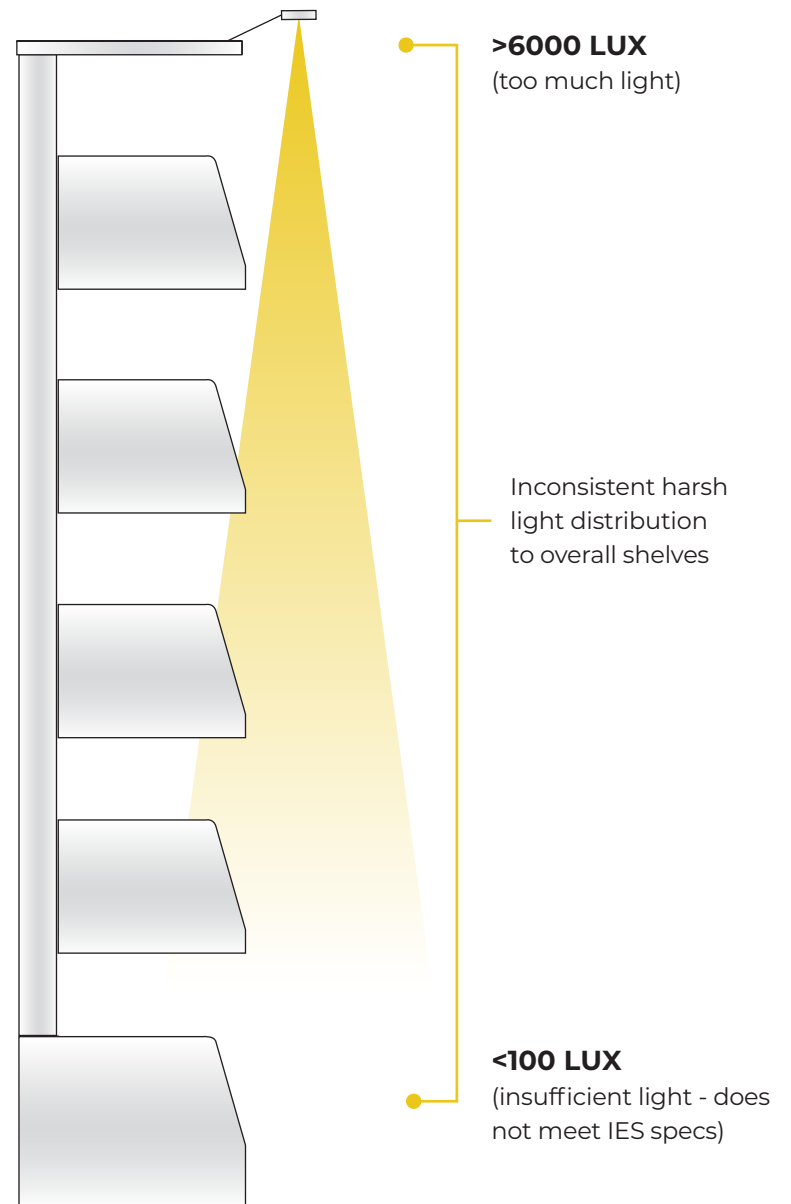

# RLS

REVELATION LIGHTING SYSTEM

**Shelf lighting designed for modern libraries**

### Light Level (LUX) & Light Distribution

#### Traditional top-mounted light:

Illuminating Engineering Society – Lighting Handbook – recommended level: **500-1000 LUX**

### Typical Install:

- Simple plug-and-play design
- Magnetic mounting available
- Custom lengths available
- Up to 30 lights per run
- 150 lights per power outlet
- Saves time and money
- Eliminates extension cords