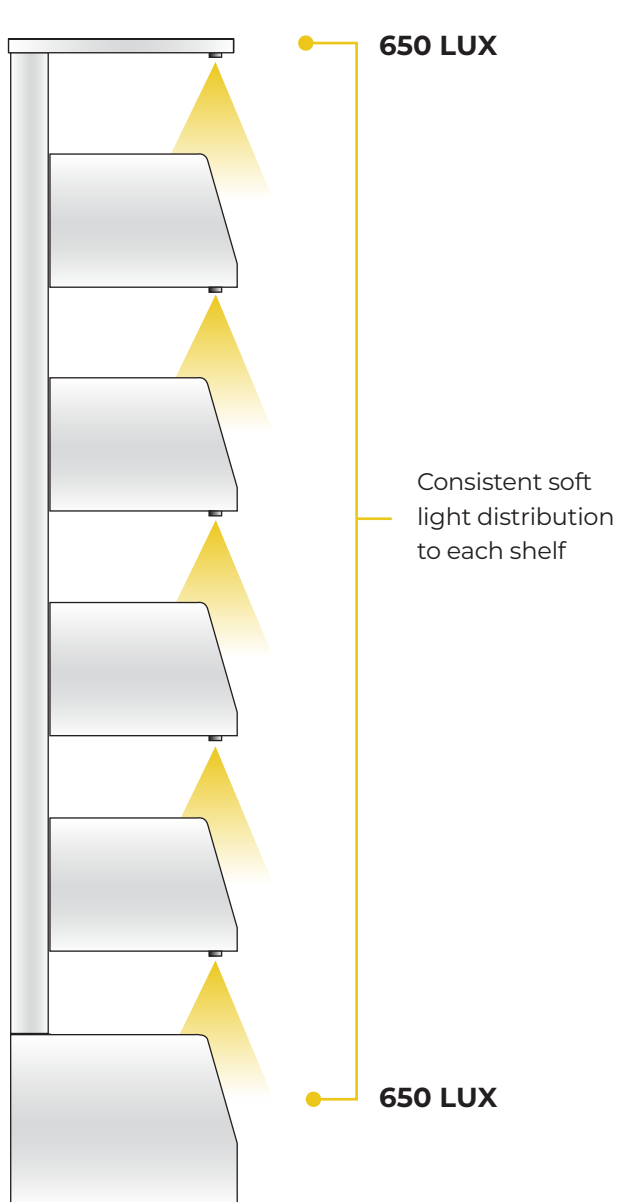

# RLS

REVELATION LIGHTING SYSTEM

**Shelf lighting designed for modern libraries**

### Light Level (LUX) & Light Distribution

#### Traditional top-mounted light:

Illuminating Engineering Society – Lighting Handbook – recommended level: **500-1000 LUX**

### Typical Install:

- Simple plug-and-play design
- Magnetic mounting available
- Custom lengths available
- Up to 30 lights per run
- 150 lights per power outlet
- Saves time and money
- Eliminates extension cords