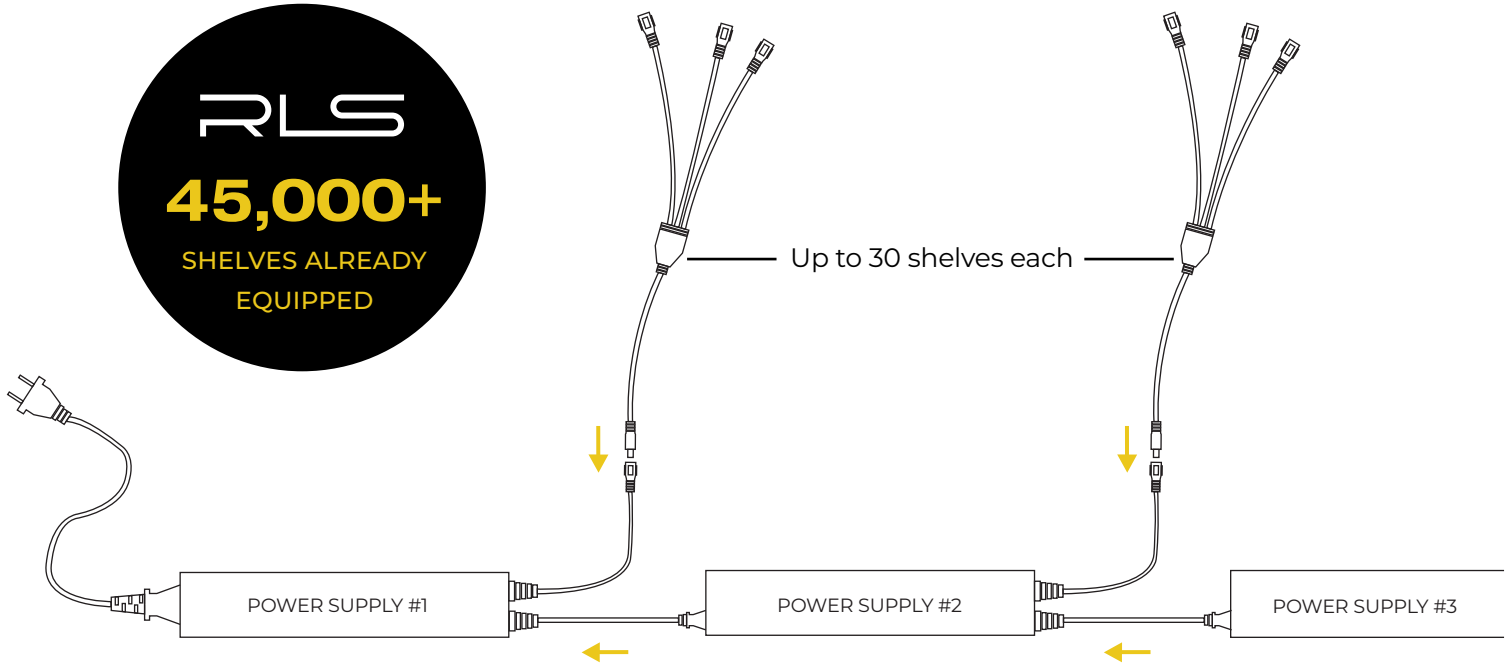

Typical Install:

- Simple plug-and-play design
- Magnetic mounting available
- Custom lengths available
- Up to 30 lights per run
- 150 lights per power outlet
- Saves time and money
- Eliminates extension cords

NO
ELECTRICIAN
REQUIRED

UP TO
150
SHELVES PER
OUTLET

RLS
45,000+
SHELVES ALREADY
EQUIPPED